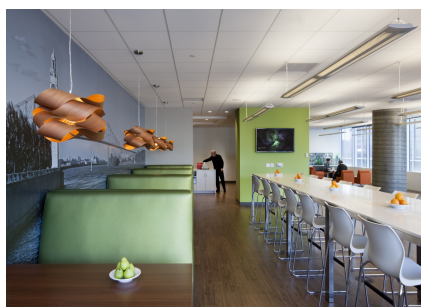

Location : Montréal **Client:** Brookfield (agent) **Architect:** Services de consultation Stantec Inc. **Designer:** Services de consultation Stantec Inc. **Owner:** Canderel