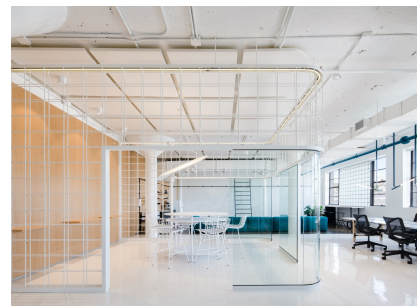

Superficie : 2 000 pi. ca
Mandat : Entrepreneur général
Catégorie : Bureau
Échéancier : 4 mois

MARFOGLIA

"The finished project garnered the design firm a prestigious award, in no small part due to Marfoglia's efforts and skills. Without Marfoglia's flawless ability to manage the project's multiple subcontractors and stakeholders, this renovation could not have been such a wide success."
Jenny King, Executive Assistant