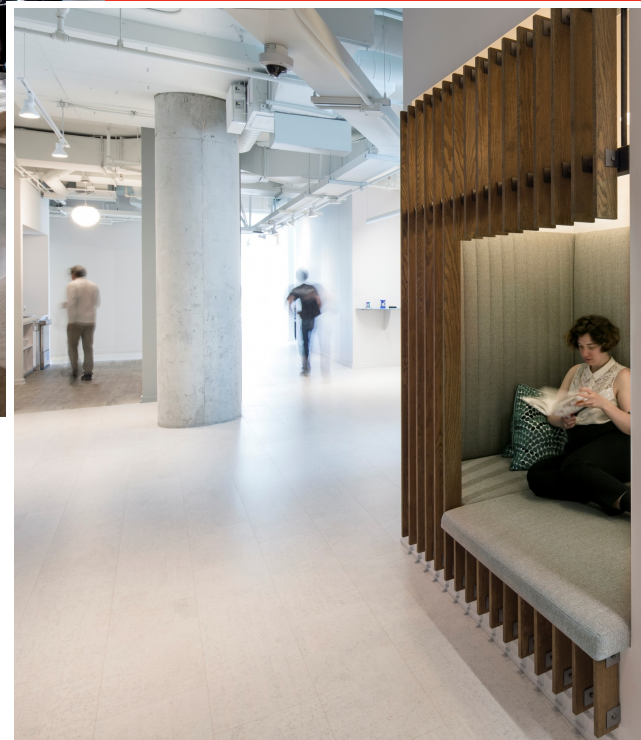

Area: 30,000 sq. ft.
Mandate: Construction Management
Category: Construction Management, Office
Schedule: 7 months

MARFOGLIA

SHOPIFY 2018

"The Shopify Montreal 2018 project once again raised the bar. We are very pleased with the dedicated attention to detail and the skill and expertise provided by both your construction and millwork teams to manage this project and achieve this innovative and creative space".
Shopify Real Estate Team