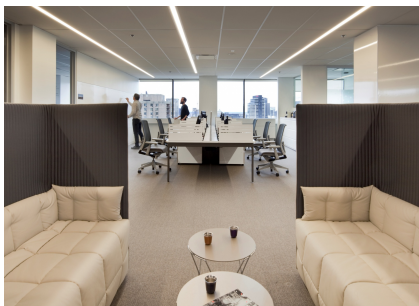

Area: 30,000 sq. ft.
Mandate: General Contractor
Category: Office
Schedule: 4 months (2016)

MARFOGLIA

"We believe we made a sound decision trusting Marfoglia with the realisation of our office concept and would not hesitate to recommend you to others looking for quality and professionalism."
Sophia Hassar, Executive Assistant to the President & Project Manager,
NESPRESSO CANADA

Location: 300 Léo Parizeau, Montréal, Québec 23rd & 24th Floors **Client:** Nespresso **Designer:** Aedifica inc. **Owner:** Redbourne