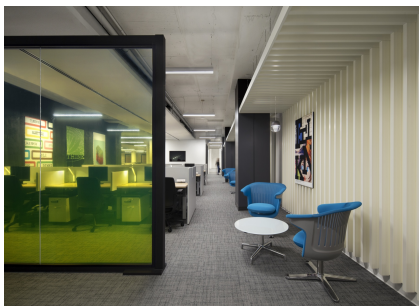

Location: 800 Place Bonaventure - 6th Floor **Designer:** Aedifica